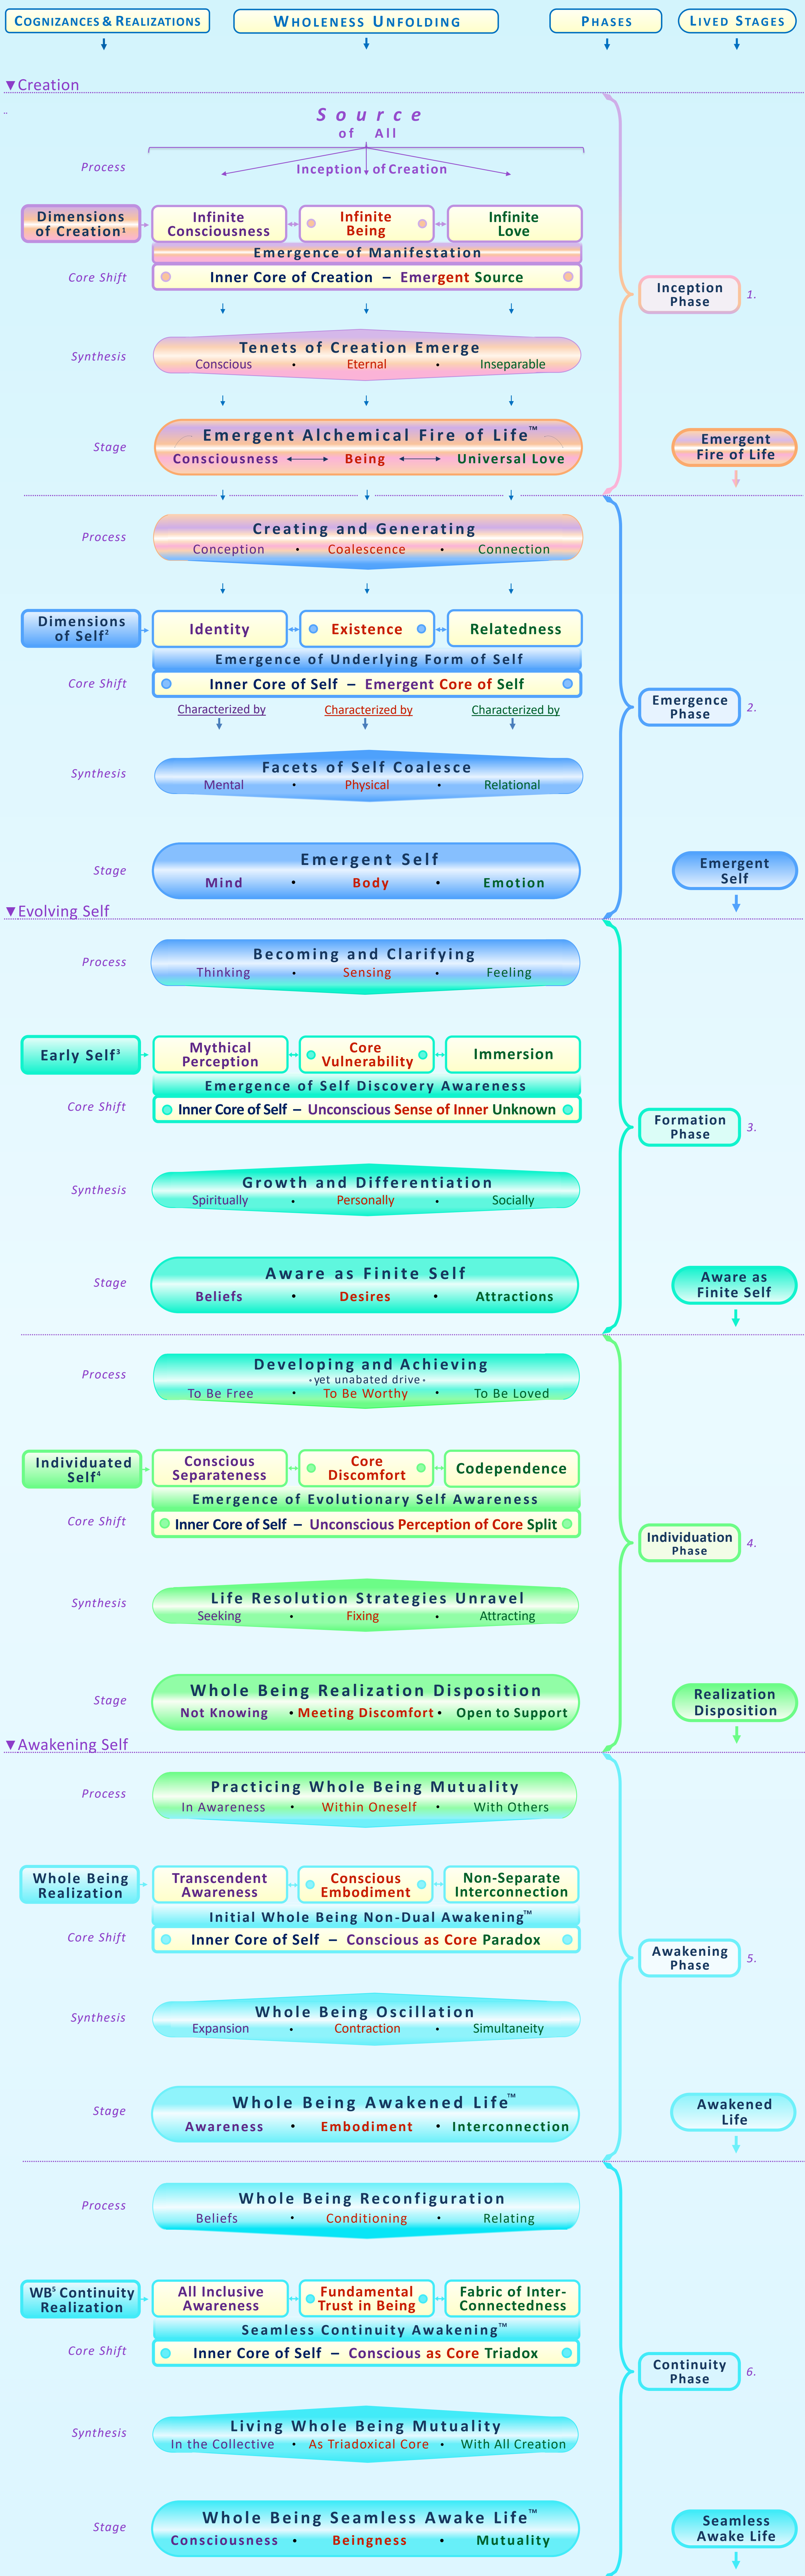

WHOLE BEING EVOLUTION™ – WHOLENESS FLOW DIAGRAM

Whole Being Evolution: Wholeness Flow Diagram – Column A

Whole Being Evolution: Wholeness Flow Diagram – Column B

¹Whole Being Dimensions of Creation ²Whole Being Dimensions of Self ³Whole Being Early Self ⁴Whole Being Individuated Self ⁵Whole Being

¹Whole Being ²Whole Being Sacred Essence of Creation Realization ³Whole Being Sacred Self Realization ⁴Whole Being Sacred Wholeness Realization