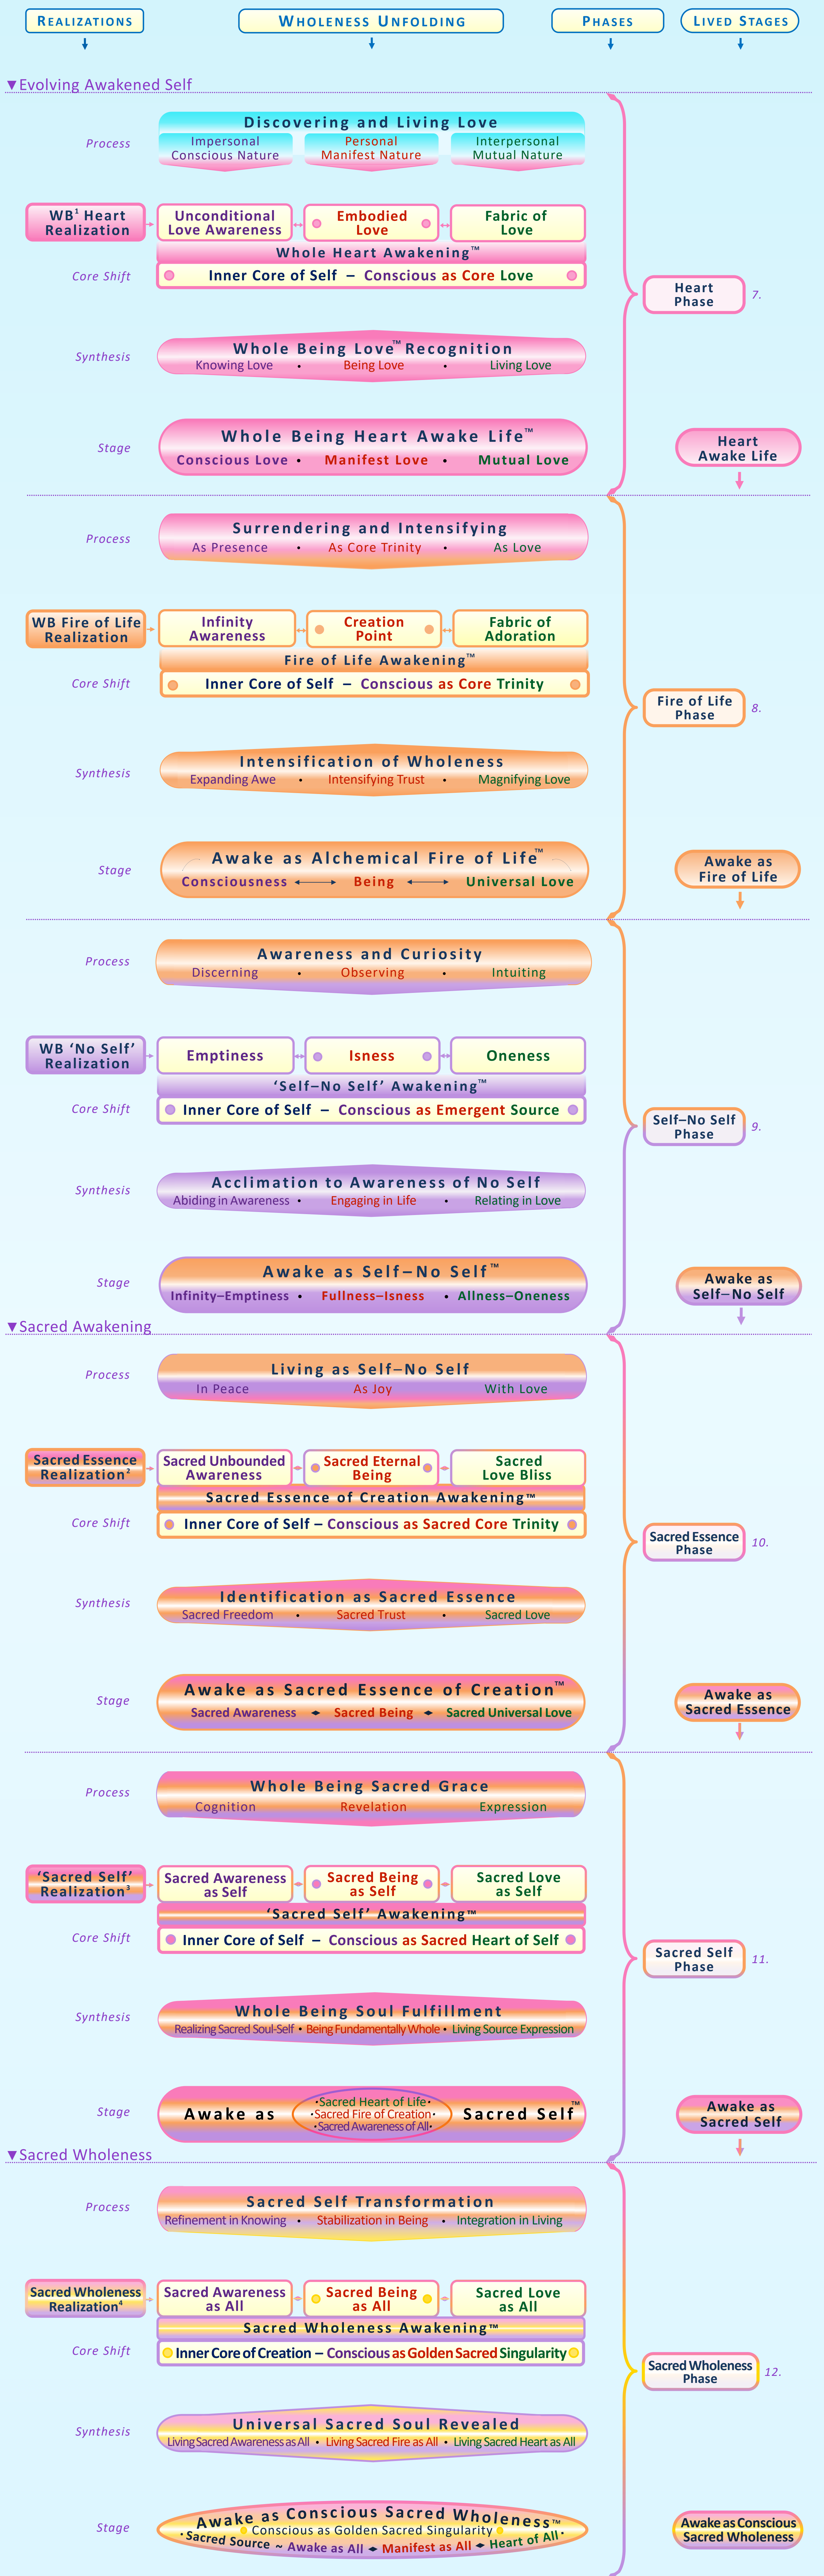

WHOLE BEING EVOLUTION™ – WHOLENESS FLOW DIAGRAM

Whole Being Evolution: Wholeness Flow Diagram – Column A

Whole Being Evolution: Wholeness Flow Diagram – Column B

¹Whole Being Dimensions of Creation ²Whole Being Dimensions of Self ³Whole Being Early Self ⁴Whole Being Individuated Self ⁵Whole Being

¹Whole Being ²Whole Being Sacred Essence of Creation Realization ³Whole Being Sacred Self Realization ⁴Whole Being Sacred Wholeness Realization